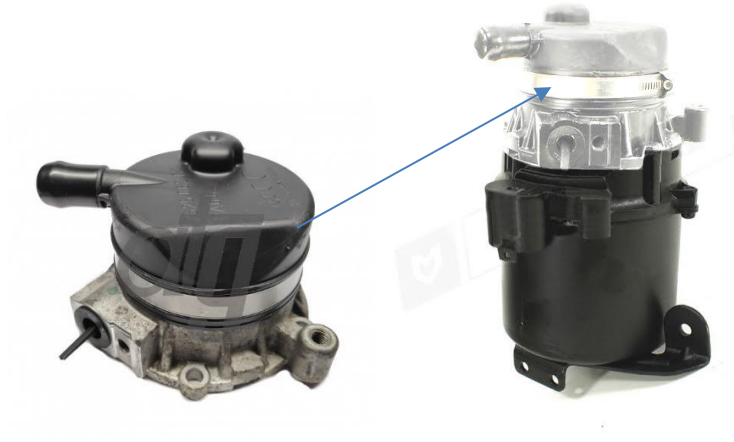

Remanufactured pumping part with oil reservoir Part No. HEG3038PMB

FITS TO THE FOLLOWING

EHPS pump part number	Crossreferences	Application
G3038	BMW 32416754447, 32416769962, 32416769757, 32418769962, 32416760060, 32416771404, 32416769759, 32416760567, 32416778425, 32416758147, 32416769963, 32416769758, 32426767100, 32416760248, 32416778424 Bosch KS00000150, KS01000120 ATG EPR0038AT	Mini Cabrio I (2005 - 2008) Cabrio II (2009 - 2015) Hatch I (R50) (2001 - 2006) Hatch II (R56) (2006 - 2010) Hatch II (R56) (2010 - 2013)